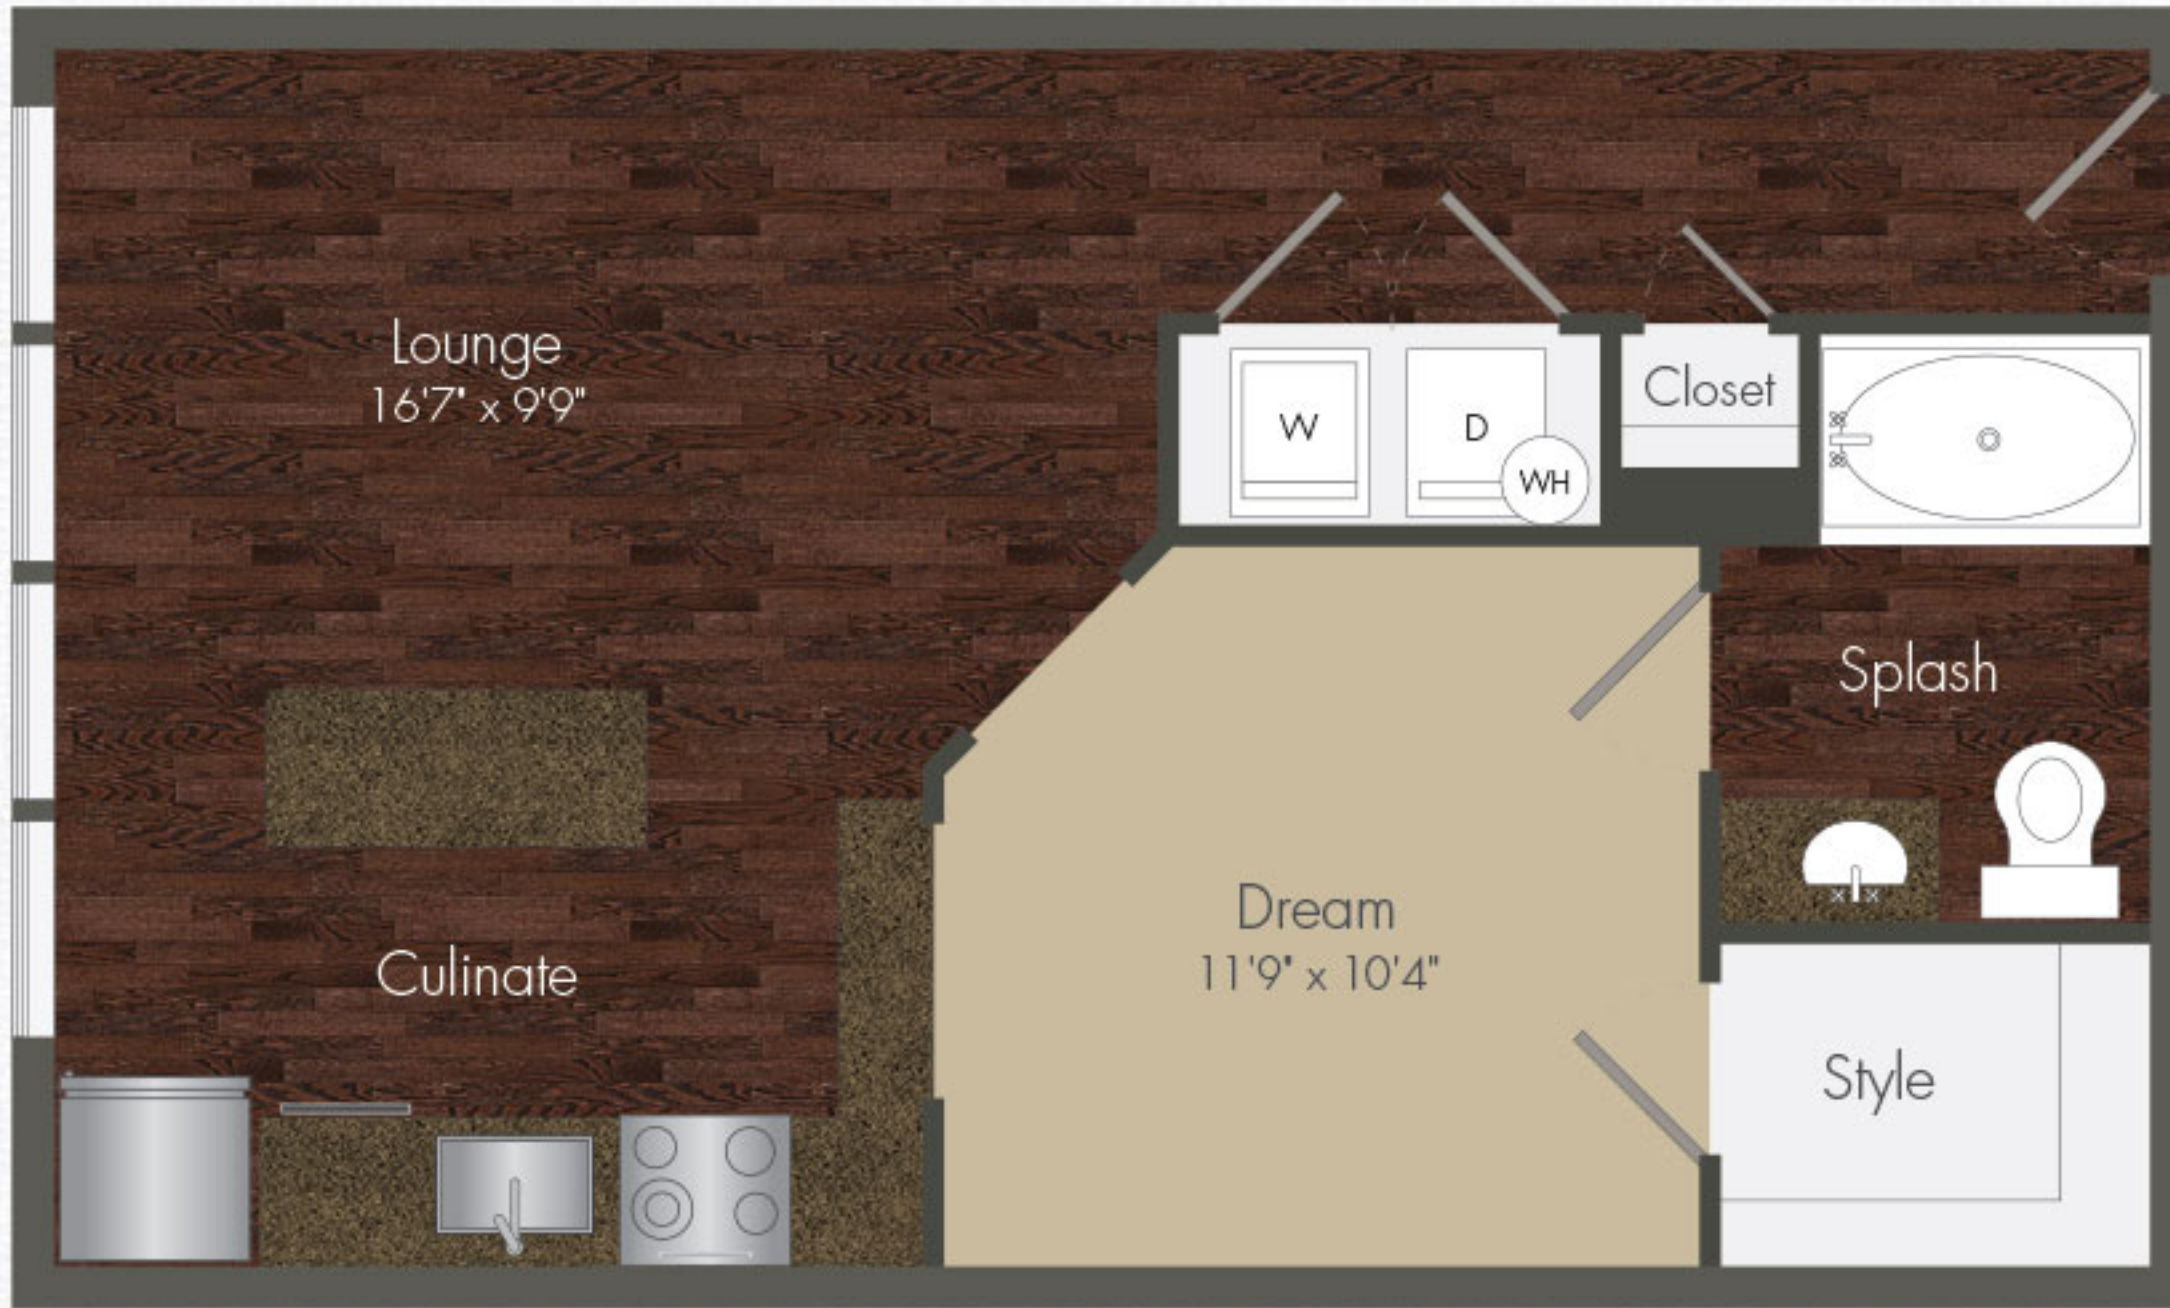

THE ARTS APARTMENTS

Floor plans are artist's rendering. All dimensions are approximate. Actual product and specifications may vary in dimension or detail. Not all features are available in every apartment. Prices and availability are subject to change. Please see a representative for details.

STUDIO | 1 BATH | 610 SQ. FT.

AMENITIES:

RENT:

DEPOSIT:

FEES:

TheArtsDallas.com

GREYSTAR

2611 Ross Avenue | Dallas, Texas 75201 | 214.720.9001